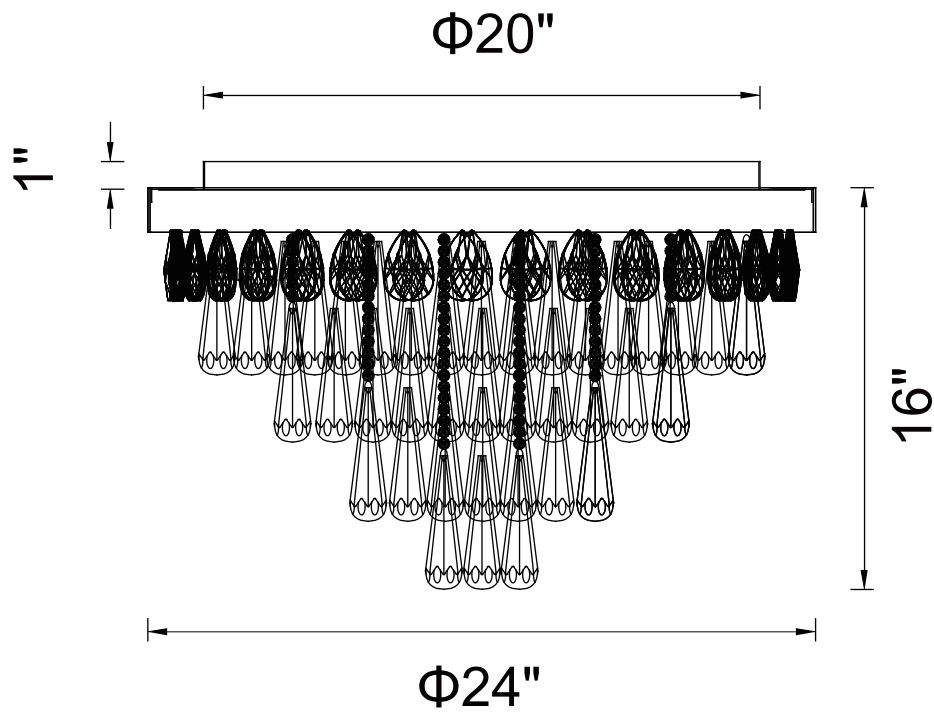

PROJECT: _____

FIXTURE TYPE: _____

LOCATION: _____

CONTACT/PHONE: _____

Item	5078C24C
Collection	VAST
Finish	Chrome
Glass	-----
Crystal	Clear
Input	120V AC,60HZ,AC

Shade	-----
Length/Dia.	24
Width/Ext.	-----
Height	16"
Maximum	17"
Lumens	-----

Light Source	E12
Bulb Info.	10×60W
Included	-----
Dimmable	Yes
Color	-----
Weight	