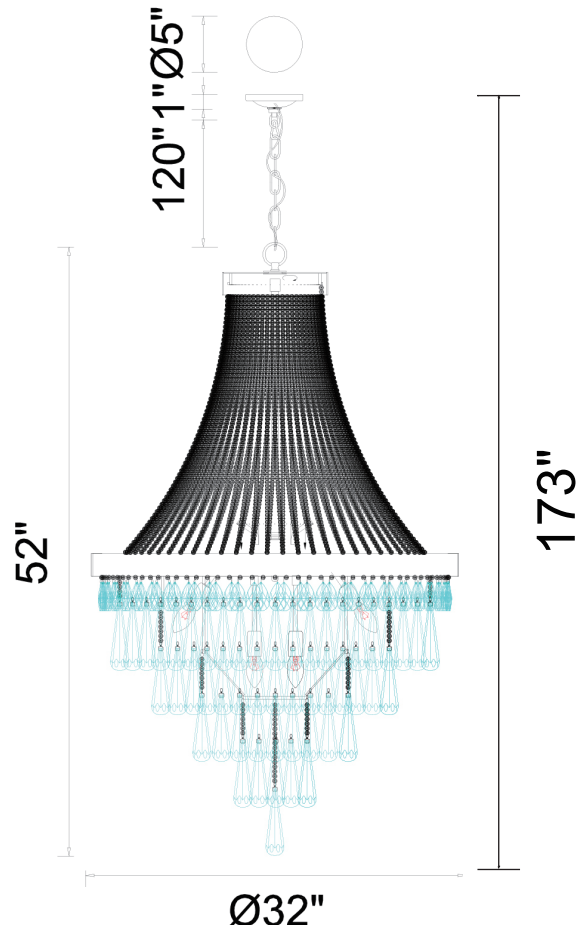

PROJECT: _____

FIXTURE TYPE: _____

LOCATION: _____

CONTACT/PHONE: _____

Item	5078P32C
Collection	VAST
Finish	Chrome
Glass	-----
Crystal	Clear
Input	120V AC,60HZ,AC

Shade	-----
Length/Dia.	32"
Width/Ext.	-----
Height	52"
Maximum	173"
Lumens	-----

Light Source	E12
Bulb Info.	17×60W
Included	-----
Dimmable	Yes
Color	-----
Weight	