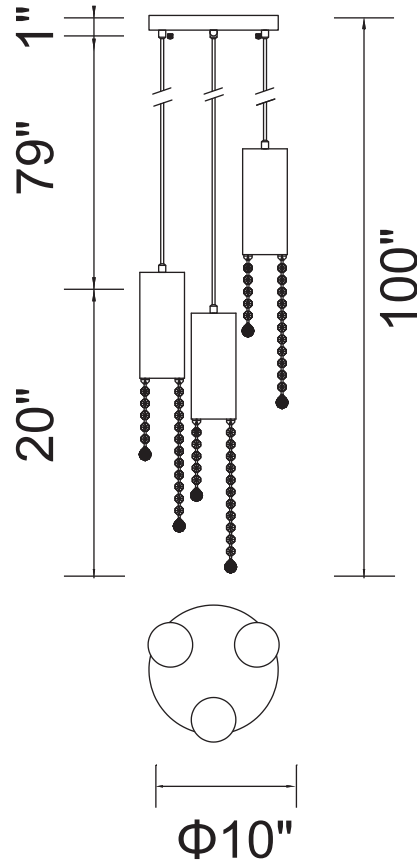

PROJECT: _____
 FIXTURE TYPE: _____
 LOCATION: _____
 CONTACT/PHONE: _____

Item	5081P10C-R
Collection	EXTENDED
Finish	Chrome
Glass	-----
Crystal	Clear
Input	120V AC,60HZ,AC

Shade	-----
Length/Dia.	10"
Width/Ext.	-----
Height	20"
Maximum	100"
Lumens	-----

Light Source	GU10
Bulb Info.	3×35W
Included	-----
Dimmable	Yes
Color	-----
Weight	