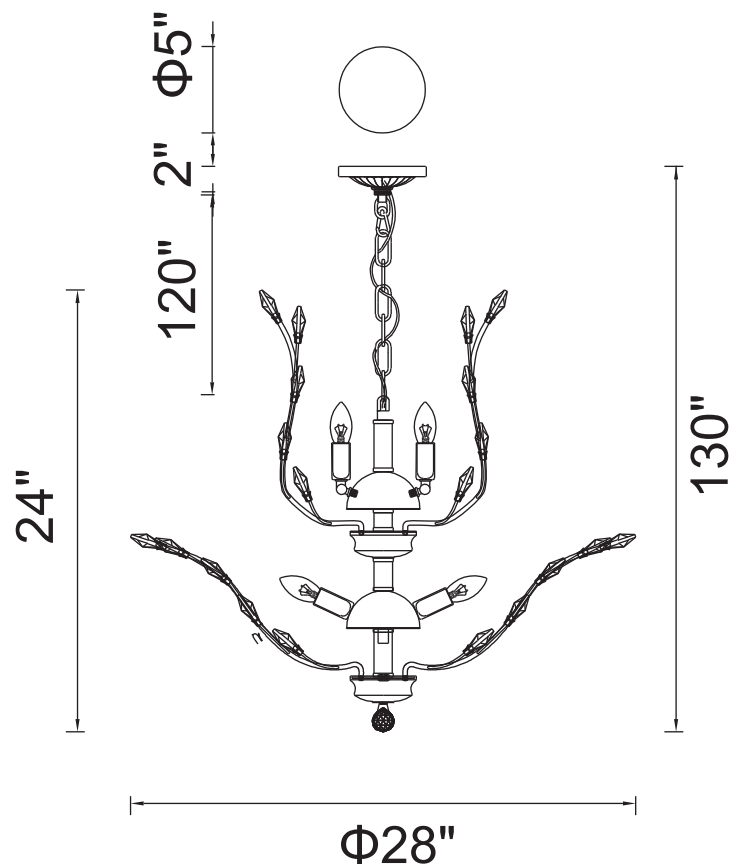

PROJECT: _____

FIXTURE TYPE: _____

LOCATION: _____

CONTACT/PHONE: _____

Item	5206P28C
Collection	IVY
Finish	Chrome
Glass	-----
Crystal	Clear
Input	120V AC,60HZ,AC

Shade	-----
Length/Dia.	28"
Width/Ext.	-----
Height	24"
Maximum	130"
Lumens	-----

Light Source	E12
Bulb Info.	9×60W
Included	-----
Dimmable	Yes
Color	-----
Weight	