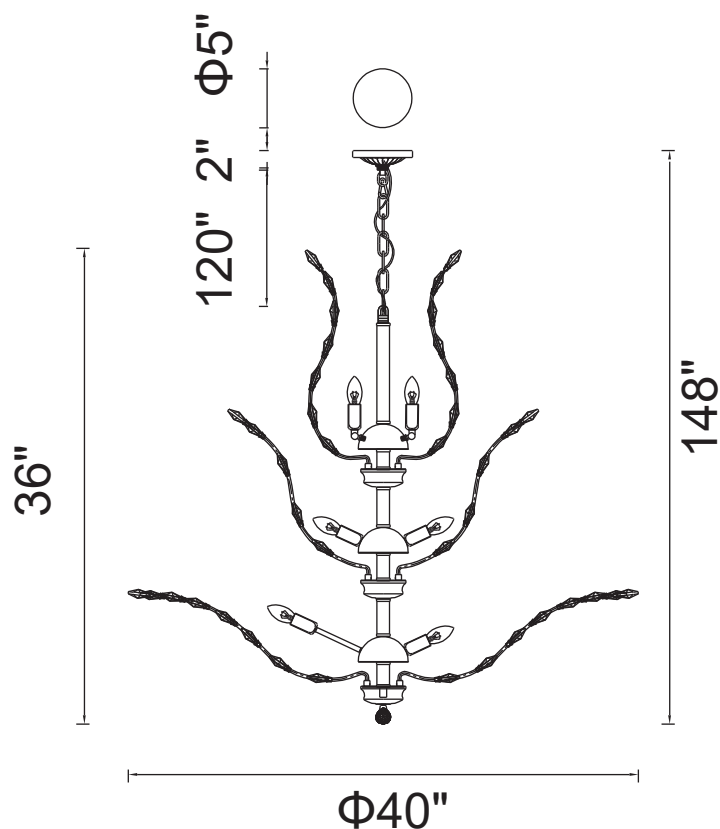

PROJECT: \_\_\_\_\_

FIXTURE TYPE: \_\_\_\_\_

LOCATION: \_\_\_\_\_

CONTACT/PHONE: \_\_\_\_\_

Item	5206P40C
Collection	IVY
Finish	Chrome
Glass	-----
Crystal	Clear
Input	120V AC,60HZ,AC

Shade	-----
Length/Dia.	40"
Width/Ext.	-----
Height	36"
Maximum	148"
Lumens	-----

Light Source	E12
Bulb Info.	18×60W
Included	-----
Dimmable	Yes
Color	-----
Weight	