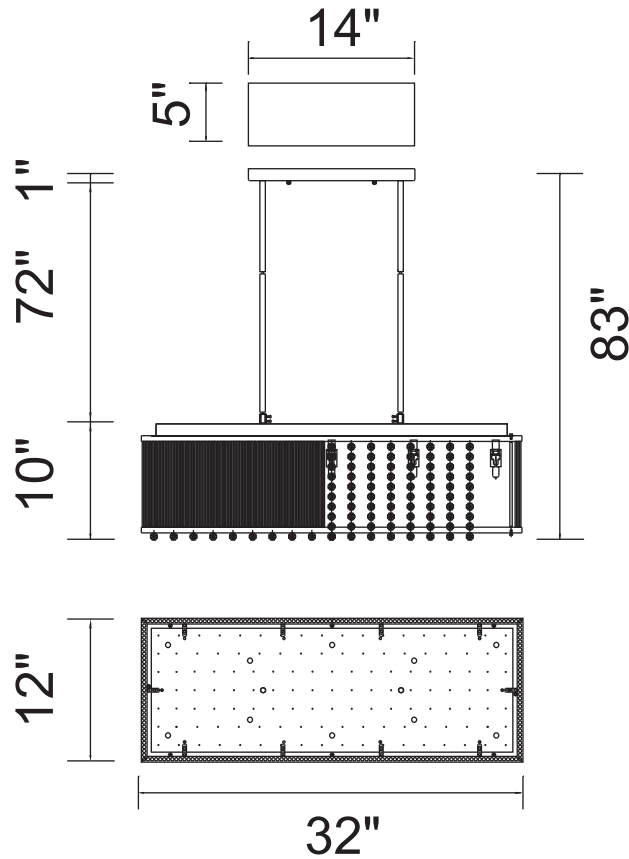

PROJECT: \_\_\_\_\_  
 FIXTURE TYPE: \_\_\_\_\_  
 LOCATION: \_\_\_\_\_  
 CONTACT/PHONE: \_\_\_\_\_

|            |                 |
|------------|-----------------|
| Item       | 5319P32C-RC-S   |
| Collection | SPRING MORNING  |
| Finish     | Chrome          |
| Glass      | Clear           |
| Crystal    | Clear           |
| Input      | 120V AC,60HZ,AC |

|             |       |
|-------------|-------|
| Shade       | ----- |
| Length/Dia. | 32"   |
| Width/Ext.  | 12"   |
| Height      | 10"   |
| Maximum     | 83"   |
| Lumens      | ----- |

|              |        |
|--------------|--------|
| Light Source | G9     |
| Bulb Info.   | 10×40W |
| Included     | -----  |
| Dimmable     | Yes    |
| Color        | -----  |
| Weight       |        |