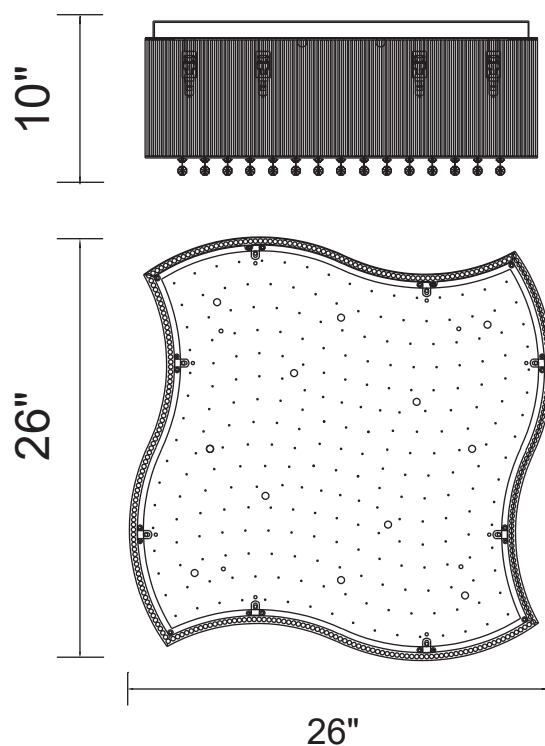

PROJECT: _____

FIXTURE TYPE: _____

LOCATION: _____

CONTACT/PHONE: _____

Item	5320C26C-S
Collection	ELSA
Finish	Chrome
Glass	-----
Crystal	Clear
Input	120V AC,60HZ,AC

Shade	-----
Length/Dia.	26"
Width/Ext.	26"
Height	10"
Maximum	-----
Lumens	-----

Light Source	G9
Bulb Info.	12x40W
Included	-----
Dimmable	Yes
Color	-----
Weight	