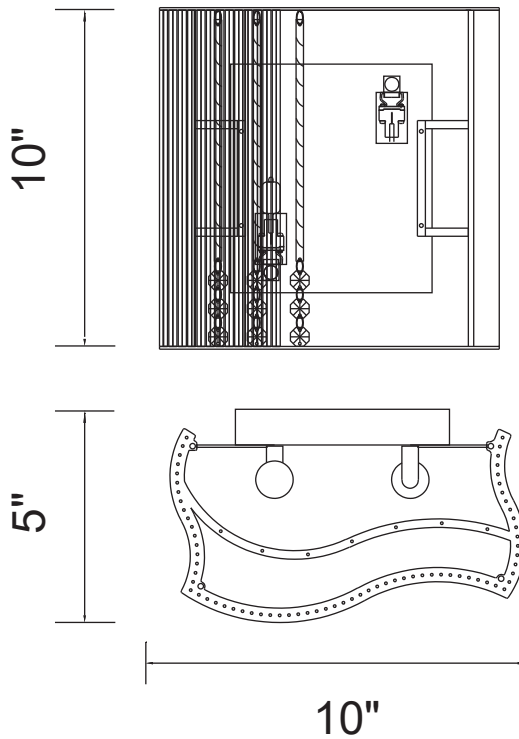

PROJECT: _____
 FIXTURE TYPE: _____
 LOCATION: _____
 CONTACT/PHONE: _____

Item	5320W10C
Collection	ELSA
Finish	Chrome
Glass	Clear
Crystal	Clear
Input	120V AC,60HZ,AC

Shade	-----
Length/Dia.	10"
Width/Ext.	5"
Height	10"
Maximum	-----
Lumens	-----

Light Source	G9
Bulb Info.	2x40W
Included	-----
Dimmable	Yes
Color	-----
Weight	