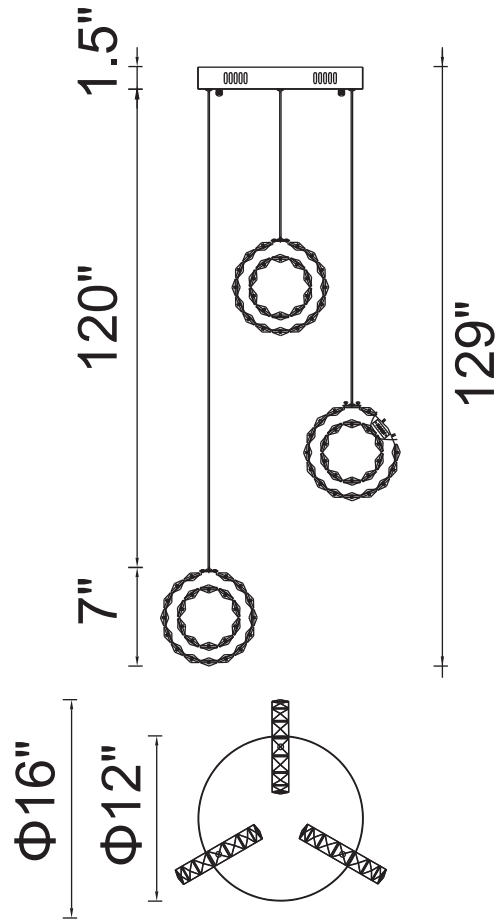

PROJECT: _____
 FIXTURE TYPE: _____
 LOCATION: _____
 CONTACT/PHONE: _____

Item	5417P16ST-R
Collection	RING
Finish	Stainless Steel
Glass	-----
Crystal	Clear
Input	120V AC,60HZ,AC

Shade	-----
Length/Dia.	16"
Width/Ext.	-----
Height	-----
Maximum	129"
Lumens	1000

Light Source	LED
Bulb Info.	18W
Included	-----
Dimmable	Yes
Color	4000K
Weight	