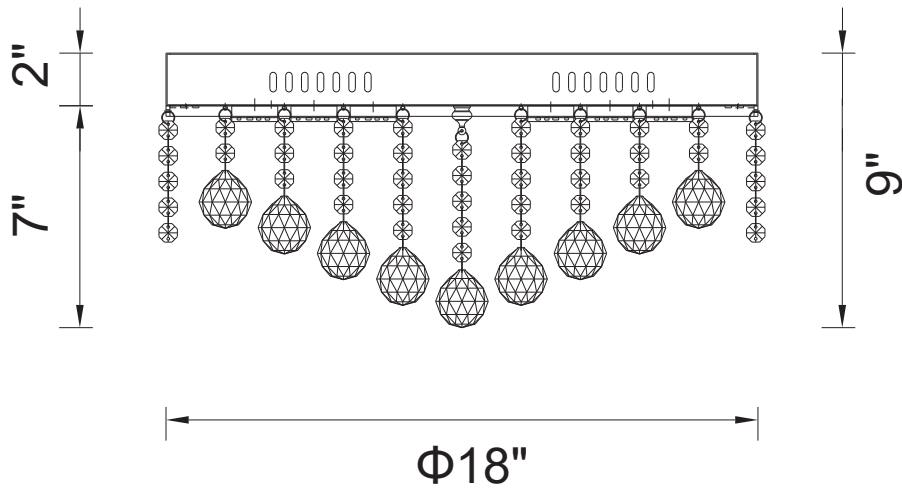

PROJECT: _____

FIXTURE TYPE: _____

LOCATION: _____

CONTACT/PHONE: _____

Item	5424C18C
Collection	CASCADE
Finish	Chrome
Glass	-----
Crystal	Clear
Input	120V AC,60HZ,AC

Shade	-----
Length/Dia.	18"
Width/Ext.	-----
Height	9"
Maximum	-----
Lumens	-----

Light Source	G9
Bulb Info.	8x40W
Included	-----
Dimmable	Yes
Color	-----
Weight	