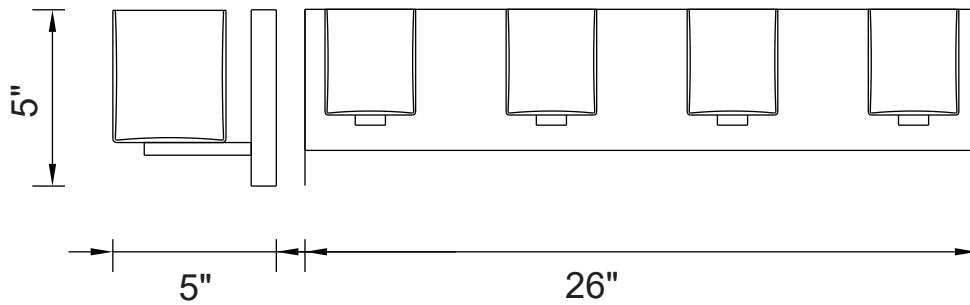

PROJECT: \_\_\_\_\_

FIXTURE TYPE: \_\_\_\_\_

LOCATION: \_\_\_\_\_

CONTACT/PHONE: \_\_\_\_\_

Item	5442W26SN
Collection	CRISTINI
Finish	Satin Nickel
Glass	Off White
Crystal	-----
Input	120V AC,60HZ,AC

Shade	-----
Length/Dia.	26"
Width/Ext.	5"
Height	5"
Maximum	-----
Lumens	-----

Light Source	G9
Bulb Info.	4x40W
Included	-----
Dimmable	Yes
Color	-----
Weight	-----