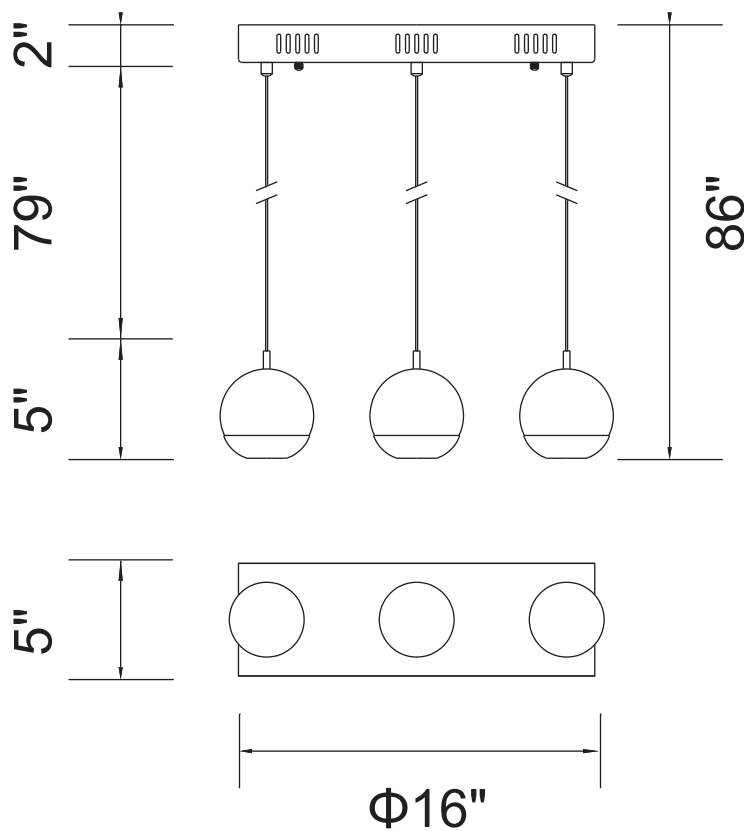

PROJECT: \_\_\_\_\_  
 FIXTURE TYPE: \_\_\_\_\_  
 LOCATION: \_\_\_\_\_  
 CONTACT/PHONE: \_\_\_\_\_

Item	5444P16C-RC
Collection	PERRIER
Finish	Chrome
Glass	-----
Crystal	Clear
Input	120V AC,60HZ,AC

Shade	-----
Length/Dia.	16"
Width/Ext.	5"
Height	5"
Maximum	86"
Lumens	-----

Light Source	DC LED G4 12V
Bulb Info.	MAX 2W
Included	-----
Dimmable	Yes
Color	-----
Weight	