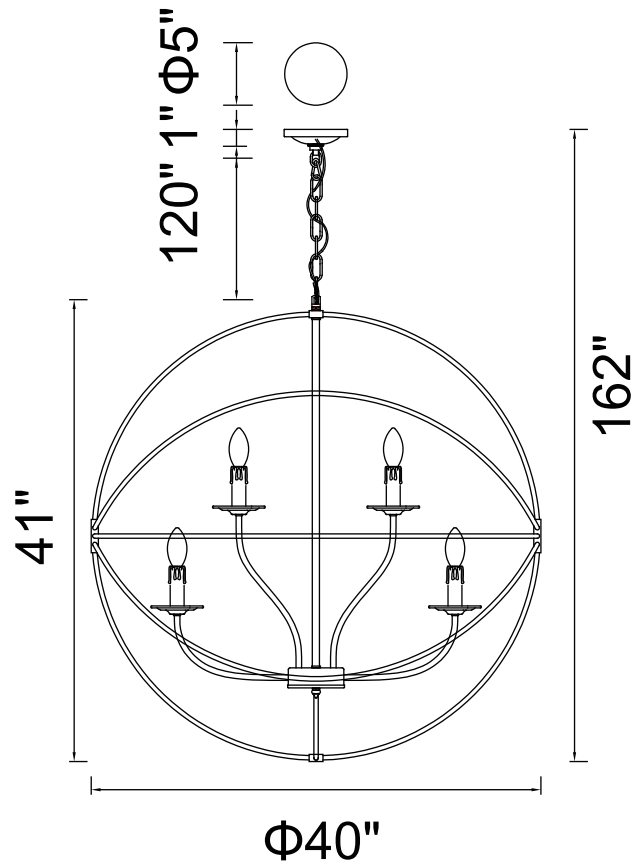

PROJECT: _____

FIXTURE TYPE: _____

LOCATION: _____

CONTACT/PHONE: _____

Item	5464P40DB-12
Collection	ARZA
Finish	Brown
Glass	-----
Crystal	-----
Input	120V AC,60HZ,AC

Shade	-----
Length/Dia.	40"
Width/Ext.	-----
Height	41"
Maximum	162"
Lumens	-----

Light Source	E12
Bulb Info.	12×60W
Included	-----
Dimmable	Yes
Color	-----
Weight	-----