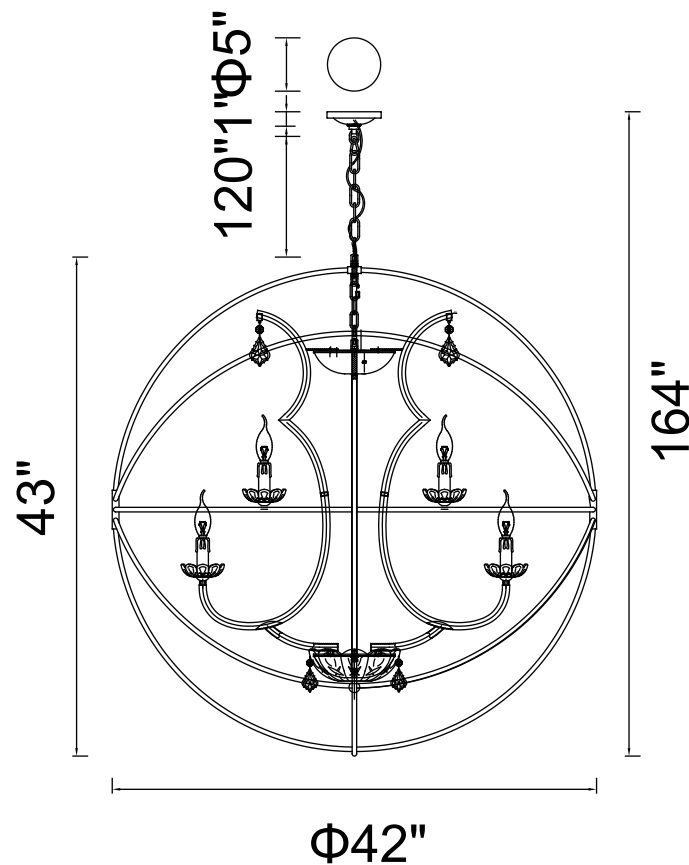

PROJECT: _____

FIXTURE TYPE: _____

LOCATION: _____

CONTACT/PHONE: _____

| | |
|------------|-----------------|
| Item | 5465P42DB-12 |
| Collection | CAMPECHIA |
| Finish | Brown |
| Glass | ----- |
| Crystal | Clear |
| Input | 120V AC,60HZ,AC |

| | |
|-------------|-------|
| Shade | ----- |
| Length/Dia. | 42" |
| Width/Ext. | ----- |
| Height | 43" |
| Maximum | 164" |
| Lumens | ----- |

| | |
|--------------|--------|
| Light Source | E12 |
| Bulb Info. | 12×60W |
| Included | ----- |
| Dimmable | Yes |
| Color | ----- |
| Weight | |