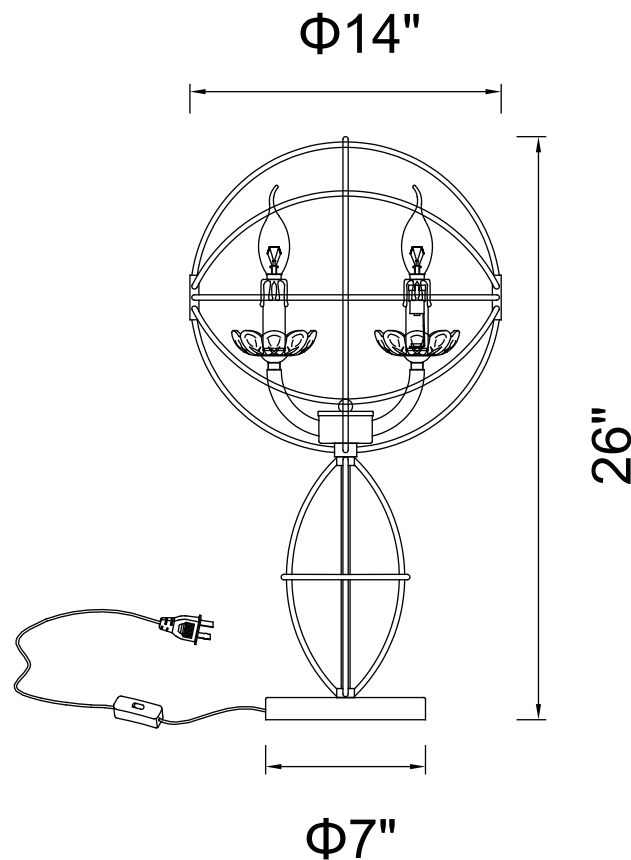

PROJECT: \_\_\_\_\_

FIXTURE TYPE: \_\_\_\_\_

LOCATION: \_\_\_\_\_

CONTACT/PHONE: \_\_\_\_\_

Item	5465T14DB-3
Collection	CAMPECHIA
Finish	Brown
Glass	-----
Crystal	Clear
Input	120V AC,60HZ,AC

Shade	-----
Length/Dia.	7"
Width/Ext.	-----
Height	26"
Maximum	-----
Lumens	-----

Light Source	E12
Bulb Info.	3×60W
Included	-----
Dimmable	Yes
Color	-----
Weight	