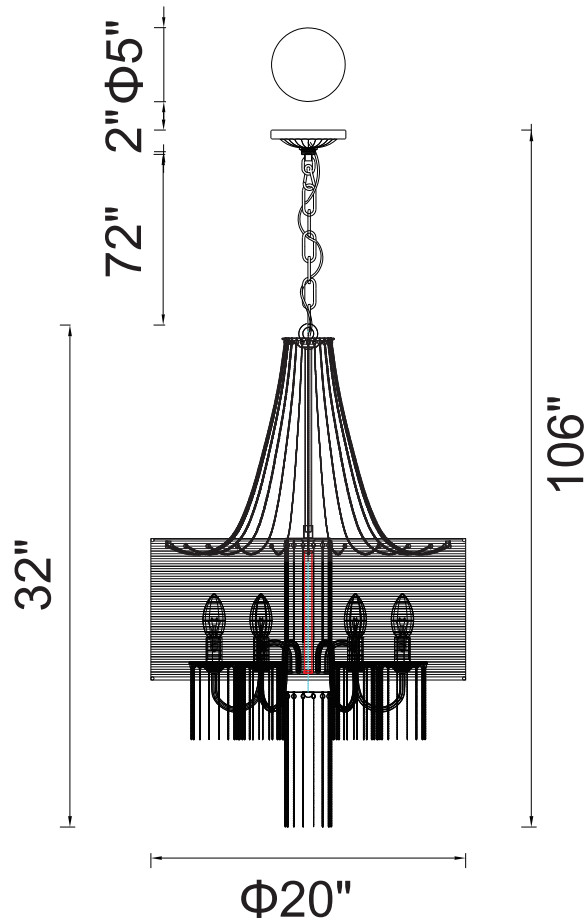

CWI LIGHTING

BRIGHTER LIVING. SIMPLIFIED.

PROJECT: _____

FIXTURE TYPE: _____

LOCATION: _____

CONTACT/PHONE: _____

Item	5475P20C-6
Collection	AMELIA
Finish	Chrome
Glass	-----
Crystal	-----
Input	120V AC,60HZ,AC

Shade	Transparent Black
Length/Dia.	20"
Width/Ext.	-----
Height	32"
Maximum	106"
Lumens	-----

Light Source	E12
Bulb Info.	6x60W
Included	-----
Dimmable	No
Color	-----
Weight	-----