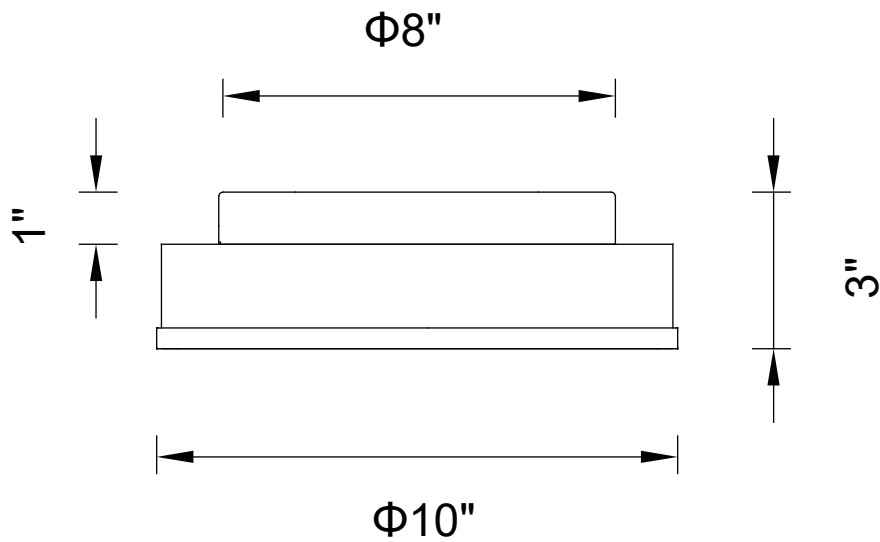

PROJECT: _____
 FIXTURE TYPE: _____
 LOCATION: _____
 CONTACT/PHONE: _____

Item	5479C10SN-R
Collection	FROSTED
Finish	Satin Nickel
Glass	Frosted
Crystal	-----
Input	120V AC,60HZ,AC

Shade	-----
Length/Dia.	10"
Width/Ext.	-----
Height	3"
Maximum	-----
Lumens	-----

Light Source	E26
Bulb Info.	2×60W
Included	-----
Dimmable	Yes
Color	-----
Weight	