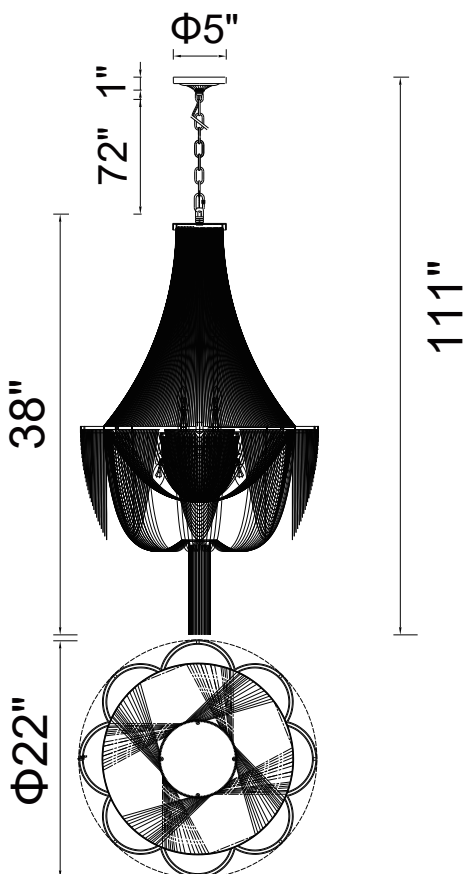

PROJECT: _____
 FIXTURE TYPE: _____
 LOCATION: _____
 CONTACT/PHONE: _____

Item	5480P22C
Collection	TAYLOR
Finish	Chrome
Glass	-----
Crystal	-----
Input	120V AC,60HZ,AC

Shade	-----
Length/Dia.	22"
Width/Ext.	-----
Height	38"
Maximum	111"
Lumens	-----

Light Source	E12
Bulb Info.	10×60W
Included	-----
Dimmable	Yes
Color	-----
Weight	-----