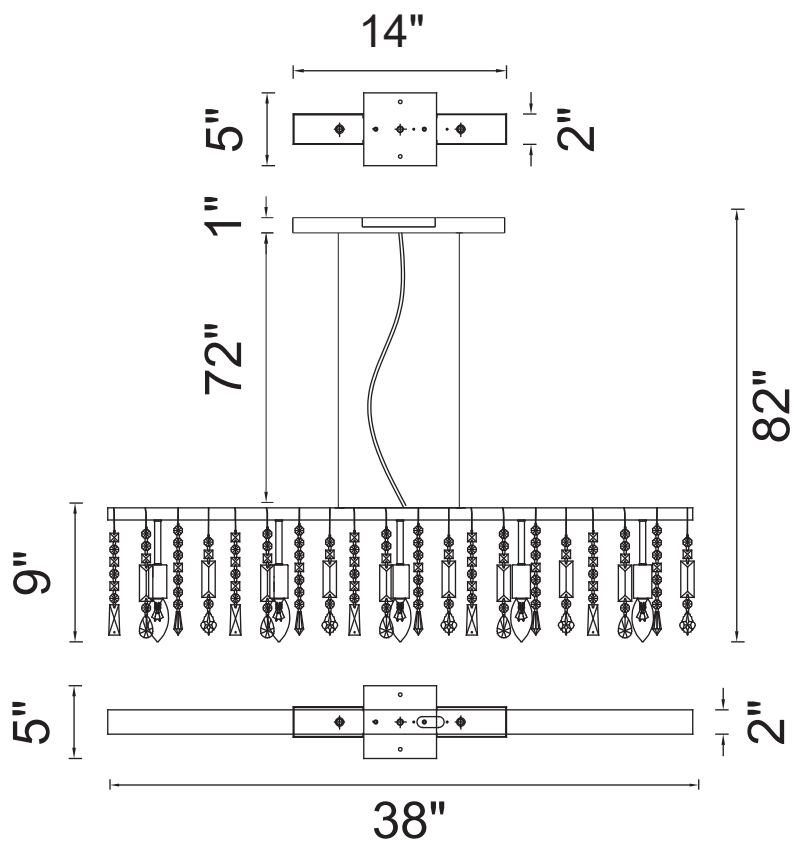

PROJECT: _____
 FIXTURE TYPE: _____
 LOCATION: _____
 CONTACT/PHONE: _____

Item	5549P38C
Collection	JANINE
Finish	Chrome
Glass	-----
Crystal	Clear
Input	120V AC,60HZ,AC

Shade	-----
Length/Dia.	38"
Width/Ext.	5"
Height	9"
Maximum	82"
Lumens	-----

Light Source	E12
Bulb Info.	5×60W
Included	-----
Dimmable	Yes
Color	-----
Weight	