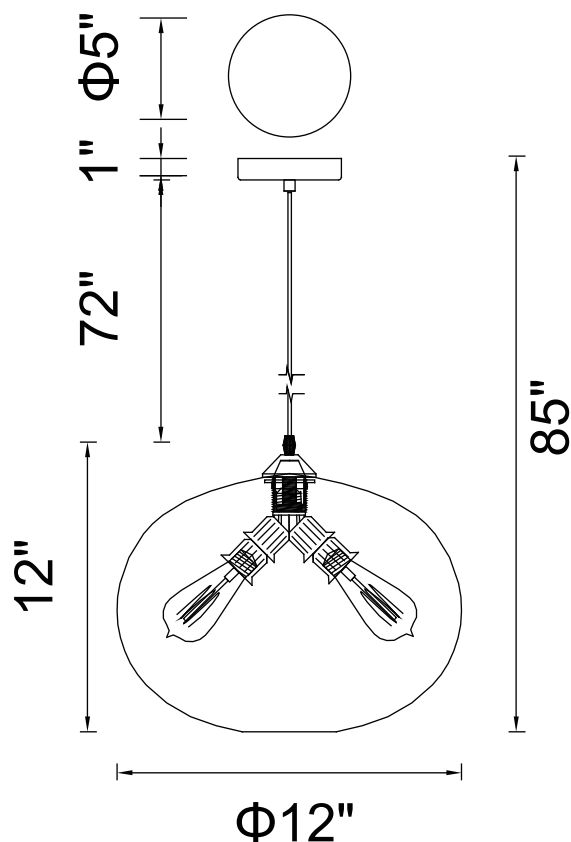

PROJECT: \_\_\_\_\_

FIXTURE TYPE: \_\_\_\_\_

LOCATION: \_\_\_\_\_

CONTACT/PHONE: \_\_\_\_\_

Item	5553P12-2L
Collection	GLASS
Finish	Black
Glass	Blue
Crystal	-----
Input	120V AC,60HZ,AC

Shade	-----
Length/Dia.	12"
Width/Ext.	-----
Height	12"
Maximum	85"
Lumens	-----

Light Source	E26
Bulb Info.	1×60W
Included	-----
Dimmable	Yes
Color	-----
Weight	