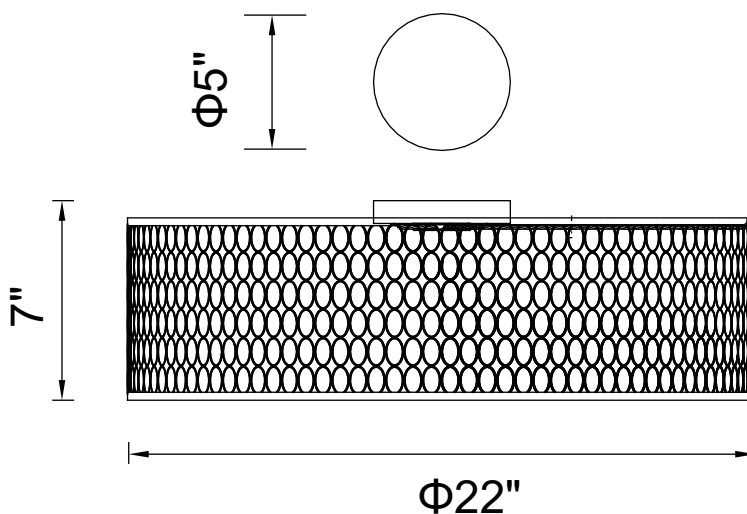

PROJECT: _____
 FIXTURE TYPE: _____
 LOCATION: _____
 CONTACT/PHONE: _____

Item	5555C22SN
Collection	MIKAYLA
Finish	Satin Nickel
Glass	-----
Crystal	-----
Input	120V AC,60HZ,AC

Shade	-----
Length/Dia.	22"
Width/Ext.	-----
Height	7"
Maximum	-----
Lumens	-----

Light Source	E26
Bulb Info.	5×60W
Included	-----
Dimmable	Yes
Color	-----
Weight	