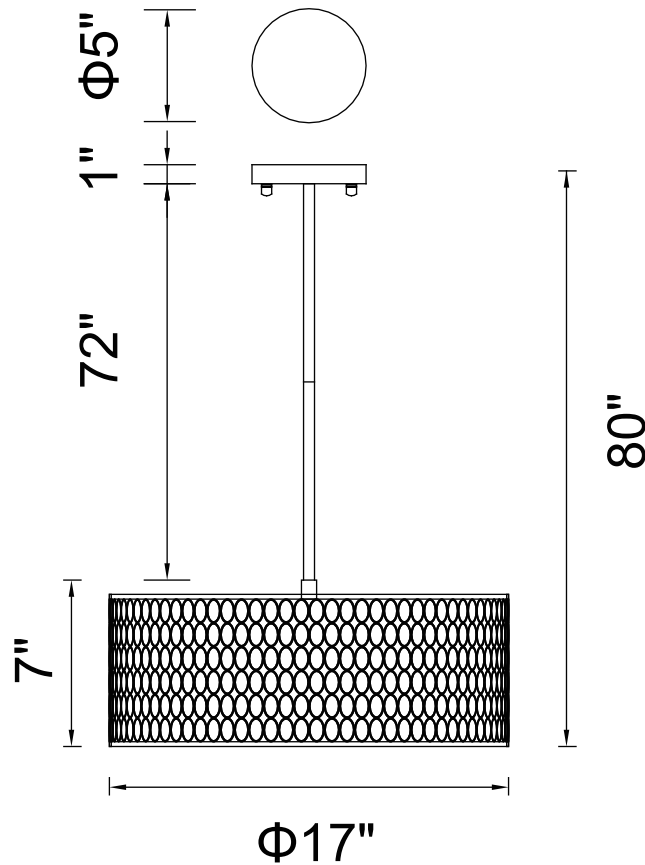

PROJECT: _____
 FIXTURE TYPE: _____
 LOCATION: _____
 CONTACT/PHONE: _____

Item	5555P17SN
Collection	MIKAYLA
Finish	Satin Nickel
Glass	-----
Crystal	-----
Input	120V AC,60HZ,AC

Shade	-----
Length/Dia.	17"
Width/Ext.	7"
Height	80"
Maximum	-----
Lumens	-----

Light Source	E26
Bulb Info.	3x60W
Included	-----
Dimmable	Yes
Color	-----
Weight	-----