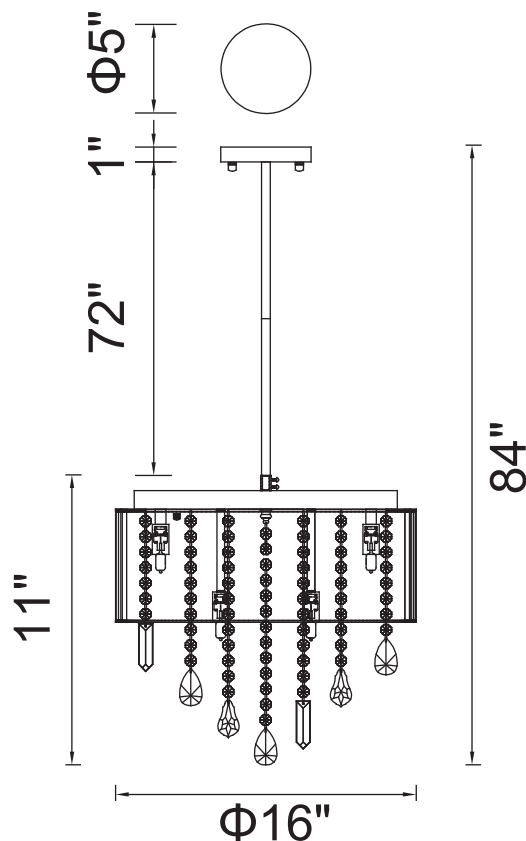

PROJECT: \_\_\_\_\_  
 FIXTURE TYPE: \_\_\_\_\_  
 LOCATION: \_\_\_\_\_  
 CONTACT/PHONE: \_\_\_\_\_

Item	5558C16C
Collection	JACQUIMO
Finish	Chrome
Glass	-----
Crystal	Clear
Input	120V AC,60HZ,AC

Shade	-----
Length/Dia.	16"
Width/Ext.	-----
Height	11"
Maximum	84"
Lumens	-----

Light Source	G9
Bulb Info.	6×40W
Included	-----
Dimmable	Yes
Color	-----
Weight	