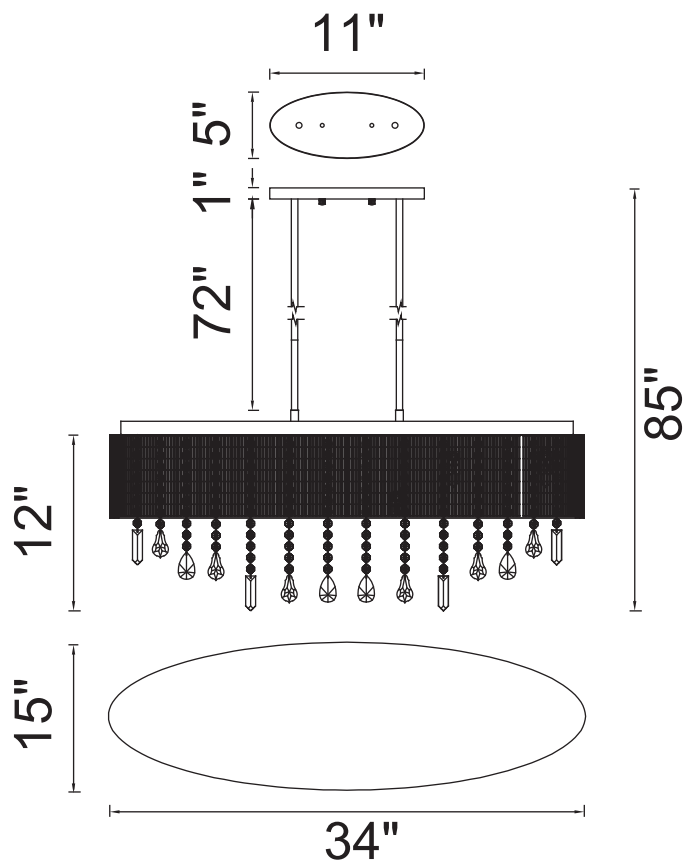

PROJECT: _____
 FIXTURE TYPE: _____
 LOCATION: _____
 CONTACT/PHONE: _____

Item	5558C34C-O
Collection	JACQUIMO
Finish	Chrome
Glass	-----
Crystal	Clear
Input	120V AC,60HZ,AC

Shade	-----
Length/Dia.	34"
Width/Ext.	15"
Height	12"
Maximum	85"
Lumens	-----

Light Source	G9
Bulb Info.	10×40W
Included	-----
Dimmable	Yes
Color	-----
Weight	