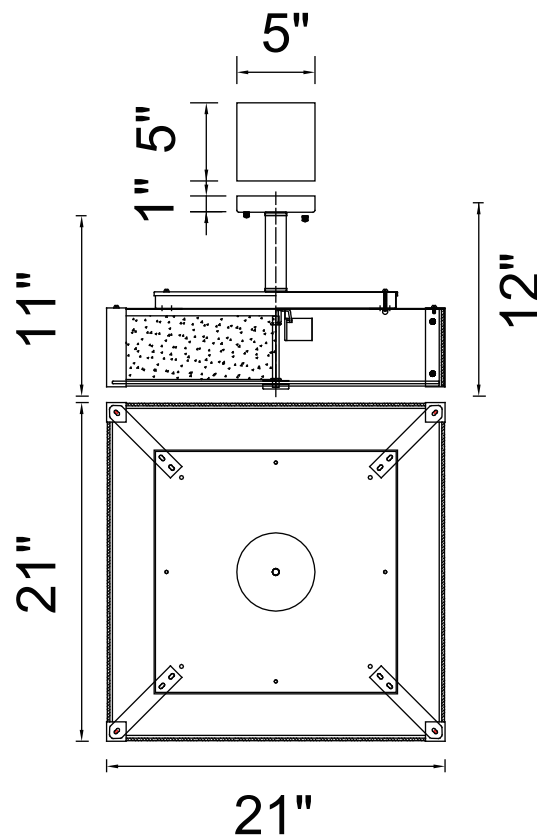

PROJECT: _____

FIXTURE TYPE: _____

LOCATION: _____

CONTACT/PHONE: _____

Item	5571P21C-S
Collection	LUCIE
Finish	Chrome
Glass	Frosted
Crystal	-----
Input	120V AC,60HZ,AC

Shade	-----
Length/Dia.	21"
Width/Ext.	21"
Height	-----
Maximum	12"
Lumens	-----

Light Source	E26
Bulb Info.	5×60W
Included	-----
Dimmable	Yes
Color	-----
Weight	