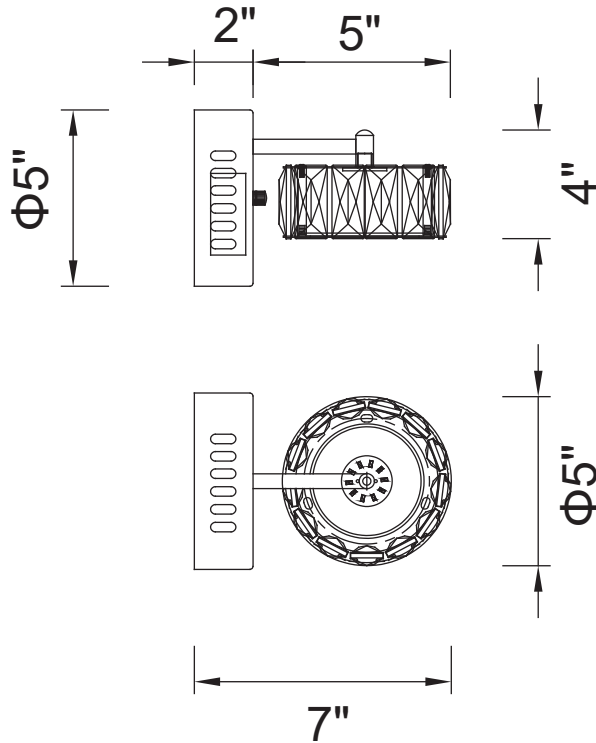

PROJECT: _____
 FIXTURE TYPE: _____
 LOCATION: _____
 CONTACT/PHONE: _____

Item	5625W5ST
Collection	MILAN
Finish	Stainless Steel
Glass	-----
Crystal	Clear
Input	120V AC,60HZ,AC

Shade	-----
Length/Dia.	5"
Width/Ext.	7"
Height	5"
Maximum	-----
Lumens	370

Light Source	LED
Bulb Info.	3W
Included	-----
Dimmable	Yes
Color	4000K
Weight	