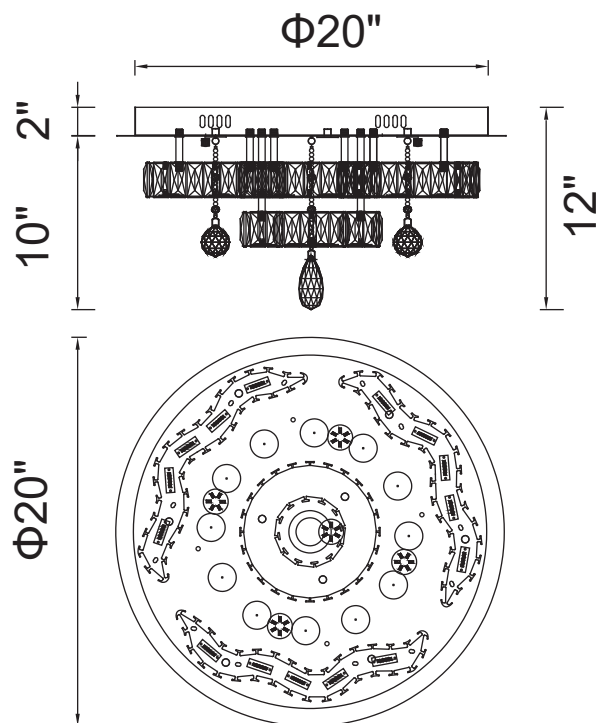

PROJECT: _____

FIXTURE TYPE: _____

LOCATION: _____

CONTACT/PHONE: _____

Item	5643C20ST-R
Collection	COMET
Finish	Stainless Steel
Glass	-----
Crystal	Clear
Input	120V AC,60HZ,AC

Shade	-----
Length/Dia.	20"
Width/Ext.	-----
Height	12"
Maximum	-----
Lumens	2100

Light Source	LED
Bulb Info.	36W
Included	-----
Dimmable	Yes
Color	4000K
Weight	