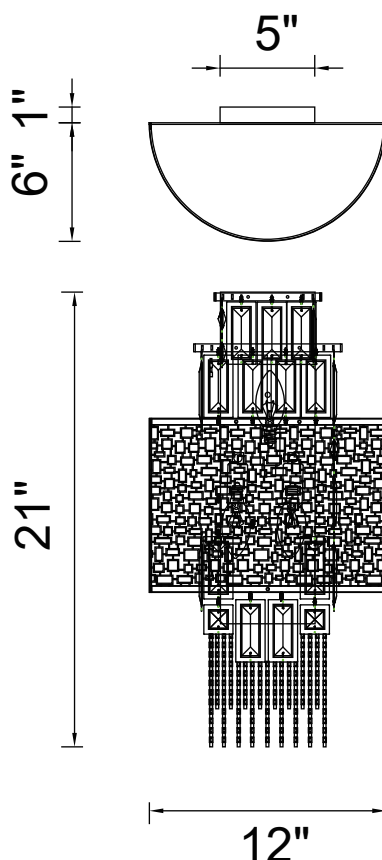

PROJECT: _____

FIXTURE TYPE: _____

LOCATION: _____

CONTACT/PHONE: _____

Item	5647W12G
Collection	STAINED
Finish	Gold
Glass	-----
Crystal	Colorful
Input	120V AC,60HZ,AC

Shade	-----
Length/Dia.	18"
Width/Ext.	-----
Height	21"
Maximum	-----
Lumens	-----

Light Source	E12
Bulb Info.	3×60W
Included	-----
Dimmable	Yes
Color	-----
Weight	