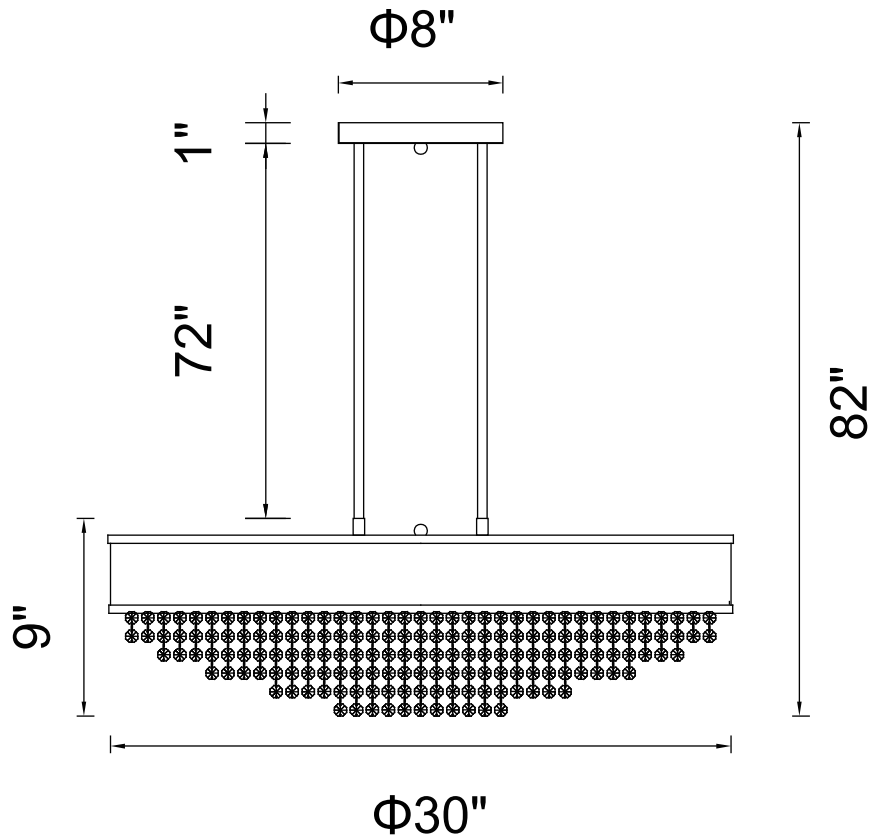

PROJECT: _____
 FIXTURE TYPE: _____
 LOCATION: _____
 CONTACT/PHONE: _____

Item	5687P30-22-101
Collection	MEDINA
Finish	Black
Glass	-----
Crystal	Clear+Amber Alternating
Input	120V AC,60HZ,AC

Shade	-----
Length/Dia.	30"
Width/Ext.	-----
Height	9"
Maximum	82"
Lumens	-----

Light Source	G9
Bulb Info.	15x40W
Included	-----
Dimmable	Yes
Color	-----
Weight	