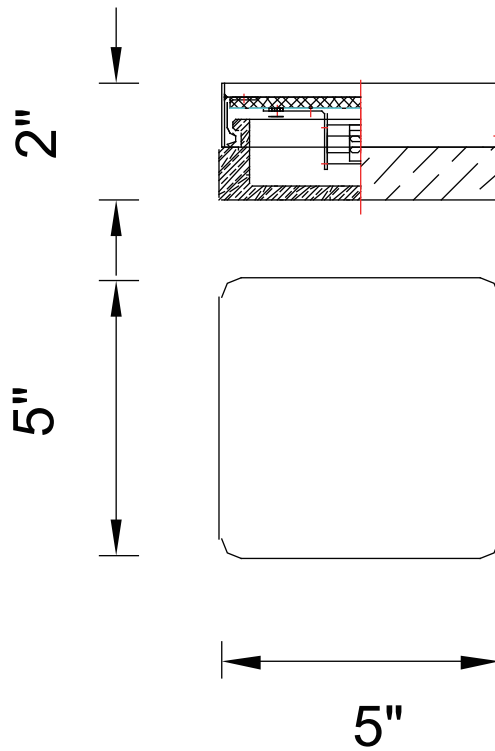

PROJECT: \_\_\_\_\_  
 FIXTURE TYPE: \_\_\_\_\_  
 LOCATION: \_\_\_\_\_  
 CONTACT/PHONE: \_\_\_\_\_

Item	5693C5-1-615
Collection	AVOCA
Finish	Matt Satin Nickel
Glass	Frosted
Crystal	-----
Input	120V AC,60HZ,AC

Shade	-----
Length/Dia.	5"
Width/Ext.	5"
Height	2"
Maximum	-----
Lumens	-----

Light Source	G9
Bulb Info.	1x40W
Included	-----
Dimmable	Yes
Color	-----
Weight	