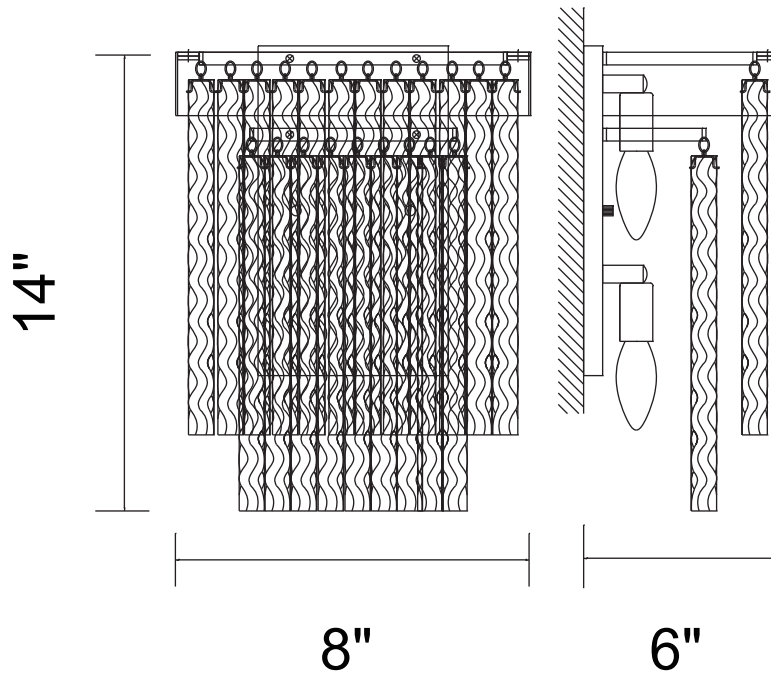

PROJECT: \_\_\_\_\_

FIXTURE TYPE: \_\_\_\_\_

LOCATION: \_\_\_\_\_

CONTACT/PHONE: \_\_\_\_\_

Item	5695W8-2-601
Collection	CARLOTTA
Finish	Chrome
Glass	Clear
Crystal	-----
Input	120V AC,60HZ,AC

Shade	-----
Length/Dia.	8"
Width/Ext.	6"
Height	14"
Maximum	14"
Lumens	-----

Light Source	E12
Bulb Info.	2×60W
Included	-----
Dimmable	Yes
Color	-----
Weight	