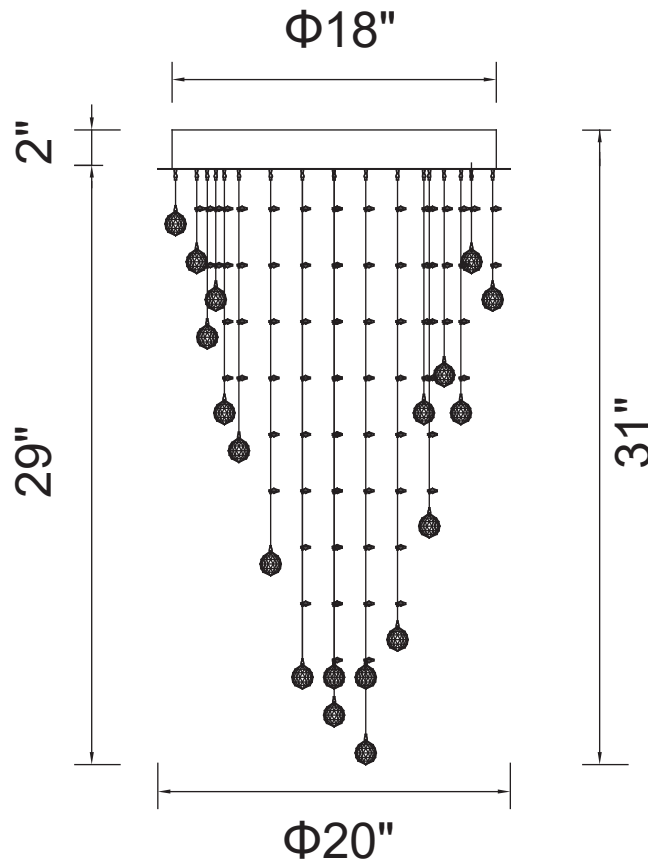

PROJECT: _____

FIXTURE TYPE: _____

LOCATION: _____

CONTACT/PHONE: _____

Item	6601C20C
Collection	RAIN DROP
Finish	Chrome
Glass	-----
Crystal	Clear
Input	120V AC,60HZ,AC

Shade	-----
Length/Dia.	20"
Width/Ext.	-----
Height	31"
Maximum	-----
Lumens	-----

Light Source	GU10
Bulb Info.	7×35W
Included	-----
Dimmable	Yes
Color	-----
Weight	