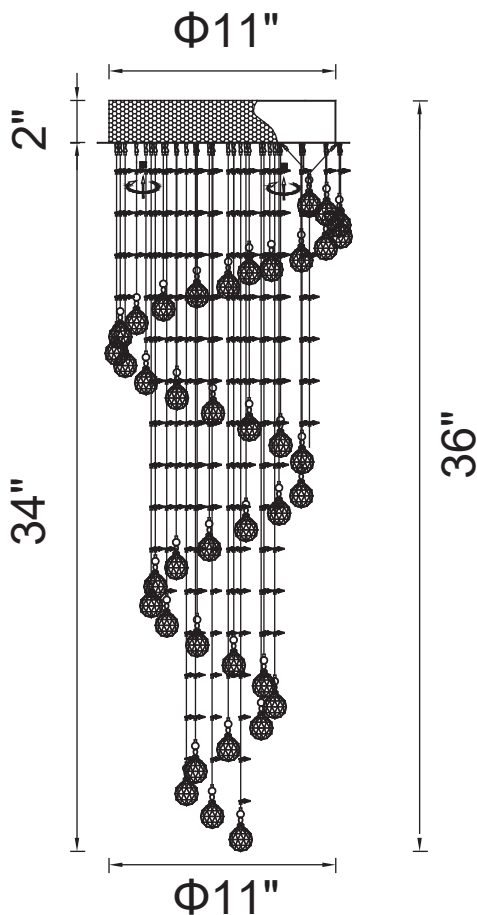

PROJECT: _____

FIXTURE TYPE: _____

LOCATION: _____

CONTACT/PHONE: _____

Item	6603C12C
Collection	SPIRAL
Finish	Chrome
Glass	-----
Crystal	Clear
Input	120V AC,60HZ,AC

Shade	-----
Length/Dia.	11"
Width/Ext.	-----
Height	36"
Maximum	-----
Lumens	-----

Light Source	GU10
Bulb Info.	3x35W
Included	-----
Dimmable	Yes
Color	-----
Weight	