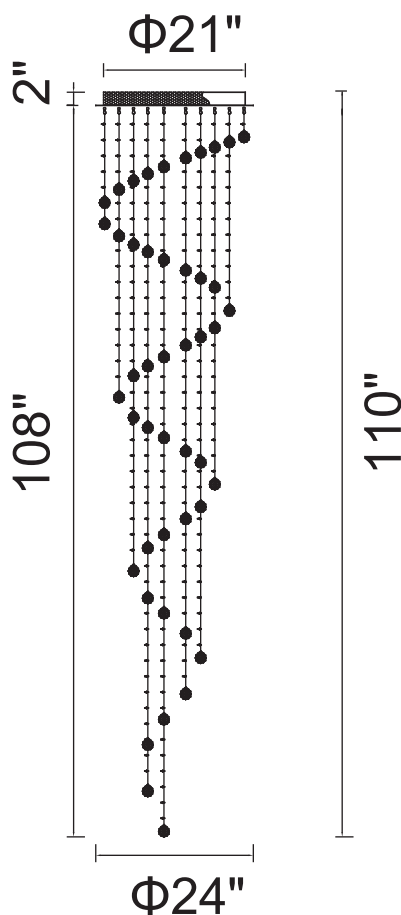

PROJECT: _____

FIXTURE TYPE: _____

LOCATION: _____

CONTACT/PHONE: _____

Item	6603C24C
Collection	SPIRAL
Finish	Chrome
Glass	-----
Crystal	Clear
Input	120V AC,60HZ,AC

Shade	-----
Length/Dia.	24"
Width/Ext.	-----
Height	110"
Maximum	-----
Lumens	-----

Light Source	GU10
Bulb Info.	8x35W
Included	-----
Dimmable	Yes
Color	-----
Weight	