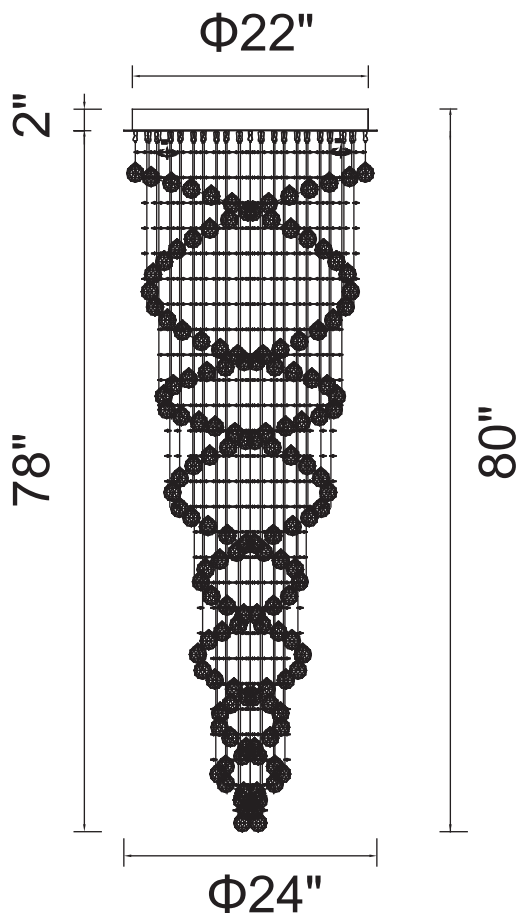

PROJECT: _____

FIXTURE TYPE: _____

LOCATION: _____

CONTACT/PHONE: _____

Item	6606C24C
Collection	DOUBLE SPIRAL
Finish	Chrome
Glass	-----
Crystal	Clear
Input	120V AC,60HZ,AC

Shade	-----
Length/Dia.	24"
Width/Ext.	-----
Height	80"
Maximum	-----
Lumens	-----

Light Source	GU10
Bulb Info.	9×35W
Included	-----
Dimmable	Yes
Color	-----
Weight	