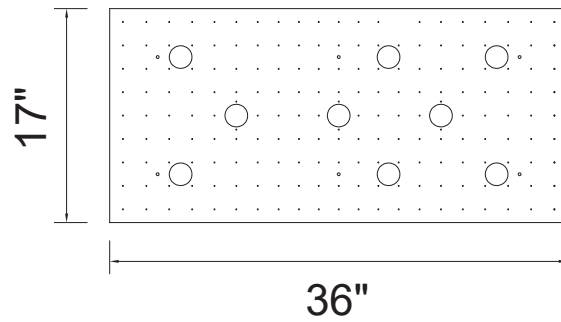

PROJECT: _____

FIXTURE TYPE: _____

LOCATION: _____

CONTACT/PHONE: _____

Item	6610C36C-RC
Collection	TWINKLE
Finish	Chrome
Glass	-----
Crystal	Clear
Input	120V AC,60HZ,AC

Shade	-----
Length/Dia.	36"
Width/Ext.	17"
Height	25"
Maximum	-----
Lumens	-----

Light Source	GU10
Bulb Info.	11x35W
Included	-----
Dimmable	Yes
Color	-----
Weight	