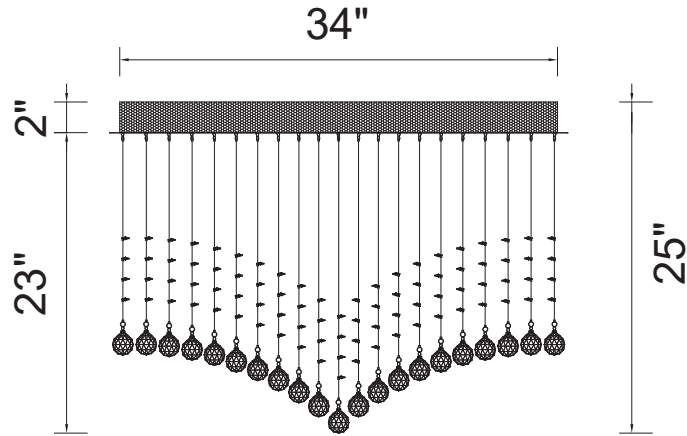

PROJECT: _____

FIXTURE TYPE: _____

LOCATION: _____

CONTACT/PHONE: _____

Item	6610C36C-RC
Collection	TWINKLE
Finish	Chrome
Glass	-----
Crystal	Clear
Input	120V AC,60HZ,AC

Shade	-----
Length/Dia.	36"
Width/Ext.	17"
Height	25"
Maximum	-----
Lumens	-----

Light Source	GU10
Bulb Info.	11x35W
Included	-----
Dimmable	Yes
Color	-----
Weight	