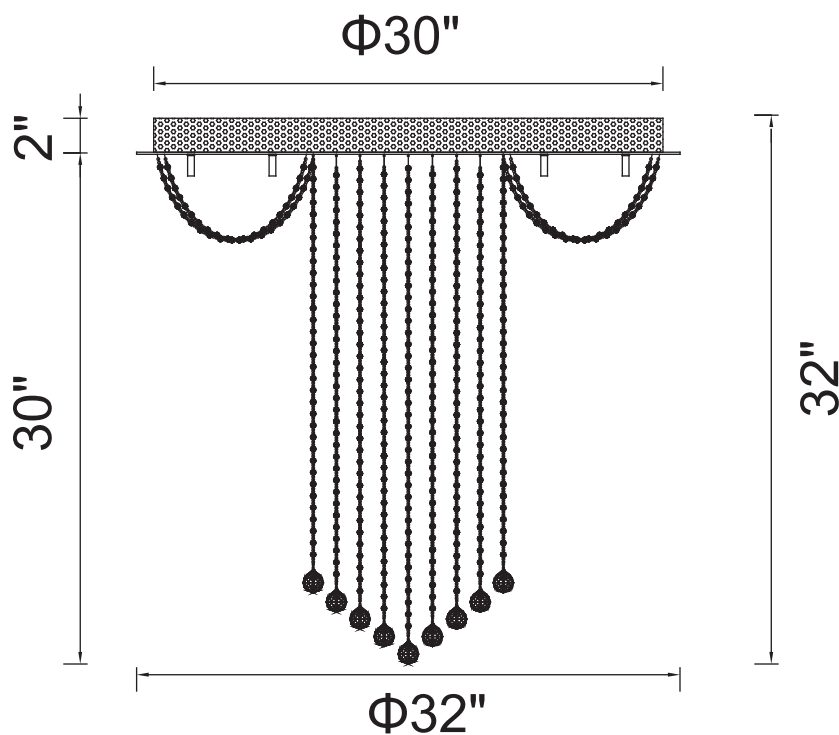

PROJECT: _____

FIXTURE TYPE: _____

LOCATION: _____

CONTACT/PHONE: _____

Item	6615C32C
Collection	WATERFALL
Finish	Chrome
Glass	-----
Crystal	Clear
Input	120V AC,60HZ,AC

Shade	-----
Length/Dia.	32"
Width/Ext.	-----
Height	32"
Maximum	-----
Lumens	-----

Light Source	GU10+G4
Bulb Info.	3×35W+20×2W
Included	-----
Dimmable	Yes
Color	-----
Weight	