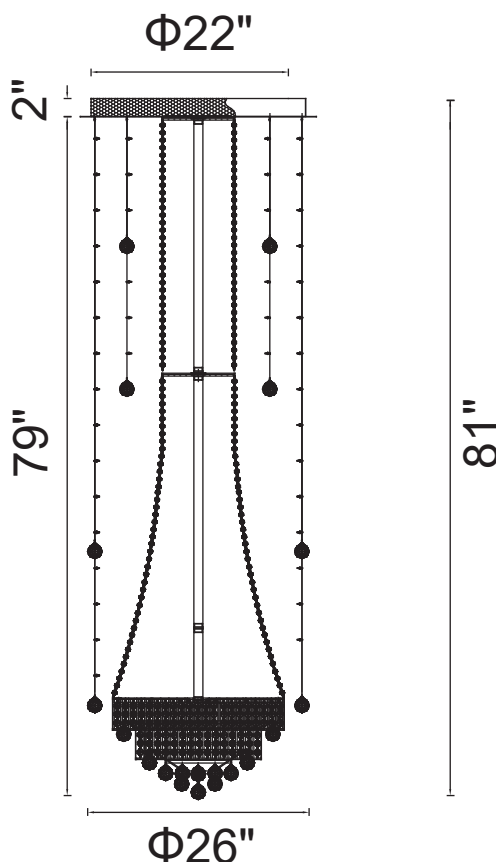

PROJECT: _____

FIXTURE TYPE: _____

LOCATION: _____

CONTACT/PHONE: _____

Item	6627C26C
Collection	HALLWAY
Finish	Chrome
Glass	-----
Crystal	Clear
Input	120V AC,60HZ,AC

Shade	-----
Length/Dia.	26"
Width/Ext.	-----
Height	81"
Maximum	-----
Lumens	-----

Light Source	GU10+E12
Bulb Info.	12x35W+8x60W
Included	-----
Dimmable	Yes
Color	-----
Weight	