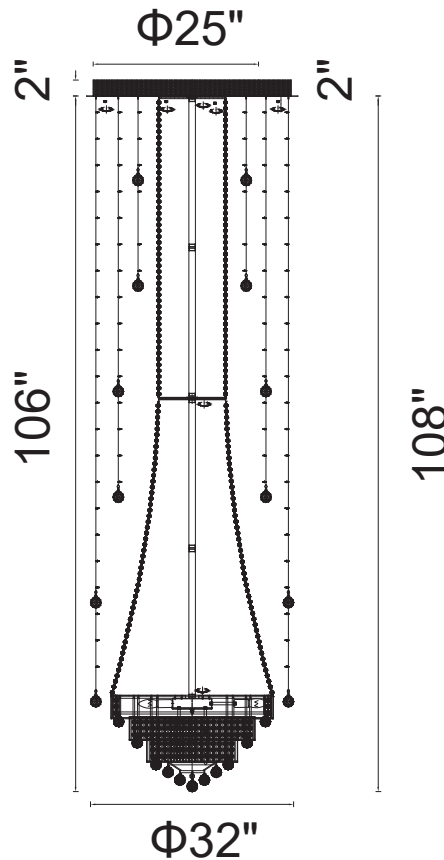

PROJECT: _____
 FIXTURE TYPE: _____
 LOCATION: _____
 CONTACT/PHONE: _____

Item	6627C32C
Collection	HALLWAY
Finish	Chrome
Glass	-----
Crystal	Clear
Input	120V AC,60HZ,AC

Shade	-----
Length/Dia.	32"
Width/Ext.	-----
Height	108"
Maximum	-----
Lumens	-----

Light Source	GU10+E12
Bulb Info.	18×35W+14×60W
Included	-----
Dimmable	Yes
Color	-----
Weight	