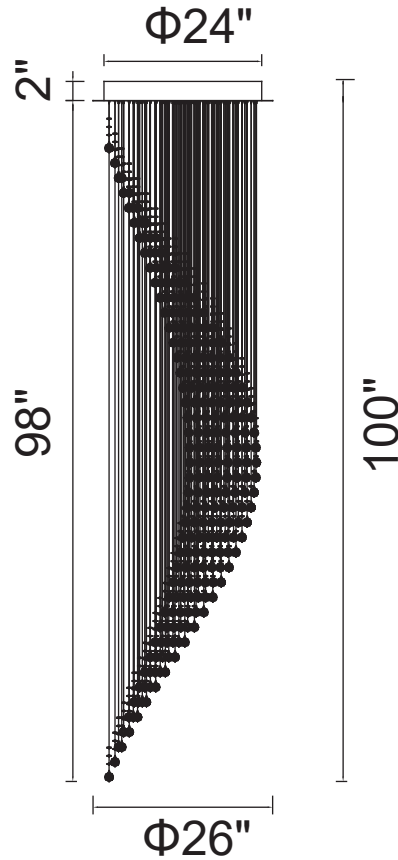

PROJECT: _____
 FIXTURE TYPE: _____
 LOCATION: _____
 CONTACT/PHONE: _____

Item	6629C26C
Collection	RIBBON
Finish	Chrome
Glass	-----
Crystal	Clear
Input	120V AC,60HZ,AC

Shade	-----
Length/Dia.	26"
Width/Ext.	-----
Height	100"
Maximum	-----
Lumens	-----

Light Source	GU10
Bulb Info.	10x35W
Included	-----
Dimmable	Yes
Color	-----
Weight	