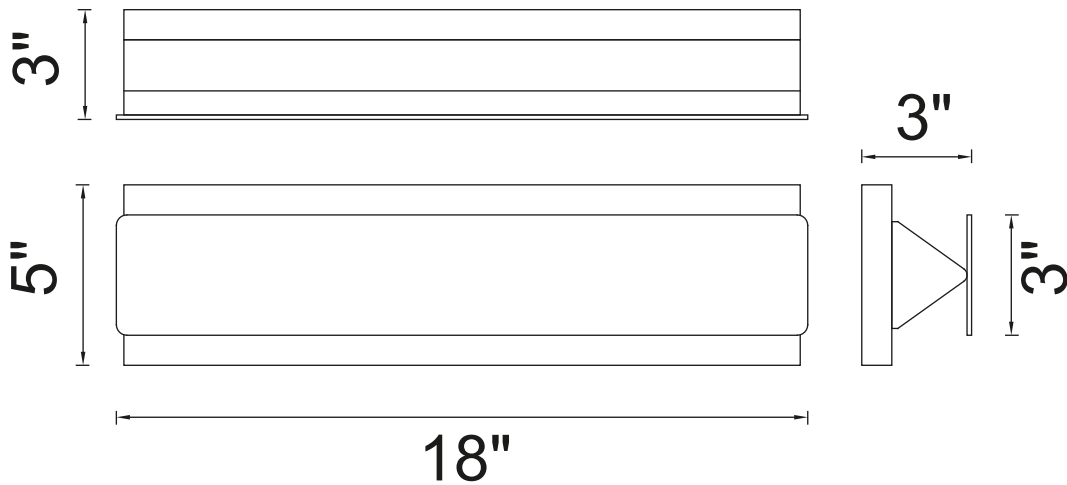

PROJECT: _____
 FIXTURE TYPE: _____
 LOCATION: _____
 CONTACT/PHONE: _____

Item	7147W18-103
Collection	MICHALINA
Finish	White
Glass	-----
Crystal	-----
Input	120V AC,60HZ,AC

Shade	-----
Length/Dia.	18"
Width/Ext.	3"
Height	5"
Maximum	-----
Lumens	600

Light Source	LED
Bulb Info.	15W
Included	-----
Dimmable	Yes
Color	3000K
Weight	0.7KG