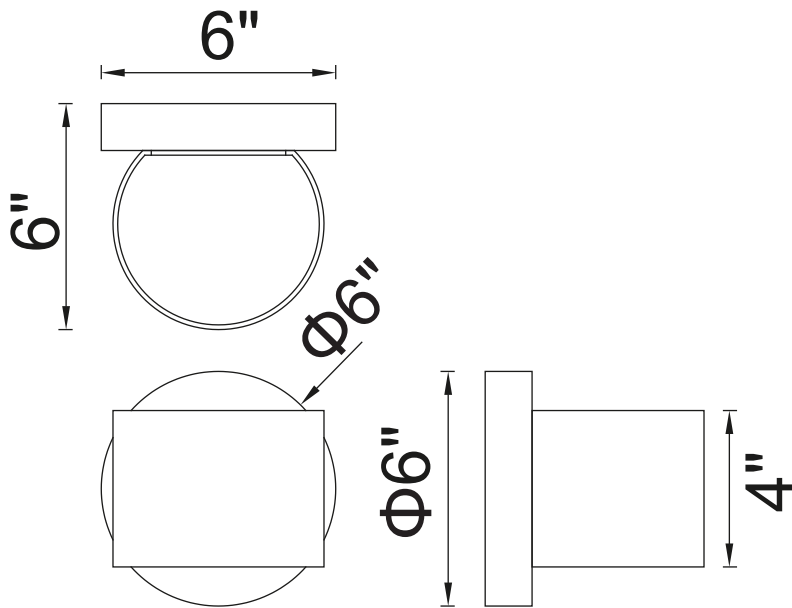

PROJECT: _____
 FIXTURE TYPE: _____
 LOCATION: _____
 CONTACT/PHONE: _____

Item	7148W5-101-R
Collection	LILLIANA
Finish	White
Glass	-----
Crystal	Clear
Input	120V AC,60HZ,AC

Shade	-----
Length/Dia.	6"
Width/Ext.	6"
Height	6"
Maximum	-----
Lumens	480

Light Source	LED
Bulb Info.	12W
Included	-----
Dimmable	Yes
Color	3000K
Weight	0.5KG