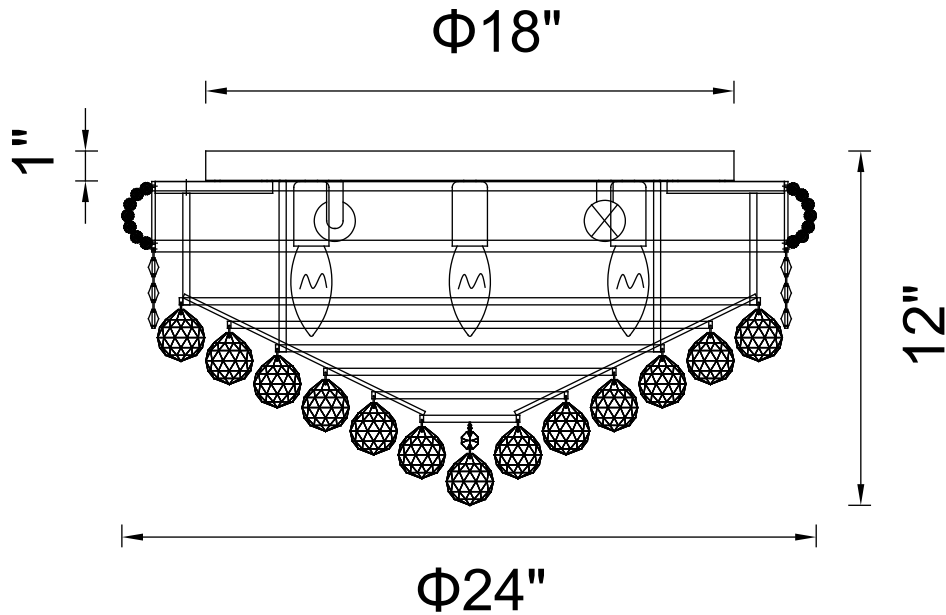

CWI LIGHTING

BRIGHTER LIVING. SIMPLIFIED.

PROJECT: _____

FIXTURE TYPE: _____

LOCATION: _____

CONTACT/PHONE: _____

Item	8001C24C
Collection	KINGDOM
Finish	Chrome
Glass	-----
Crystal	Clear
Input	120V AC,60HZ,AC

Shade	-----
Length/Dia.	24"
Width/Ext.	-----
Height	12"
Maximum	-----
Lumens	-----

Light Source	E12
Bulb Info.	13×60W
Included	-----
Dimmable	No
Color	-----
Weight	-----