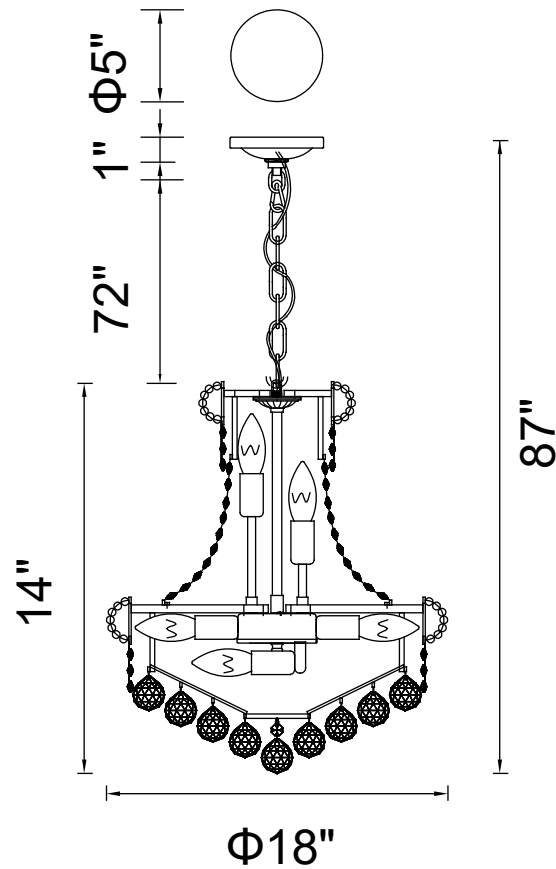

PROJECT: \_\_\_\_\_

FIXTURE TYPE: \_\_\_\_\_

LOCATION: \_\_\_\_\_

CONTACT/PHONE: \_\_\_\_\_

Item	8001P14C
Collection	EMPIRE
Finish	Gold
Glass	-----
Crystal	Clear
Input	120V AC,60HZ,AC

Shade	-----
Length/Dia.	18"
Width/Ext.	-----
Height	14"
Maximum	87"
Lumens	-----

Light Source	E12
Bulb Info.	6×60W
Included	-----
Dimmable	Yes
Color	-----
Weight	