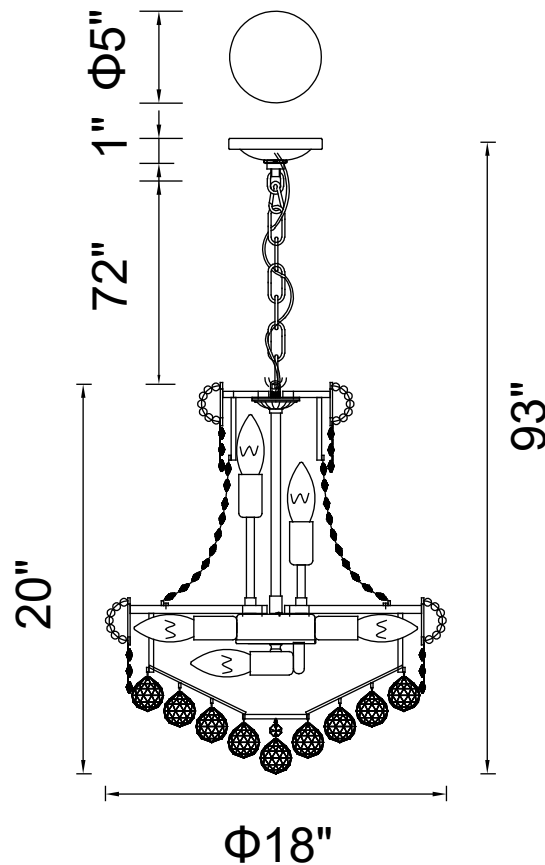

PROJECT: _____

FIXTURE TYPE: _____

LOCATION: _____

CONTACT/PHONE: _____

Item	8001P18C
Collection	EMPIRE
Finish	Chrome
Glass	-----
Crystal	Clear
Input	120V AC,60HZ,AC

Shade	-----
Length/Dia.	18"
Width/Ext.	-----
Height	20"
Maximum	93"
Lumens	-----

Light Source	E12
Bulb Info.	8x60W
Included	-----
Dimmable	Yes
Color	-----
Weight	