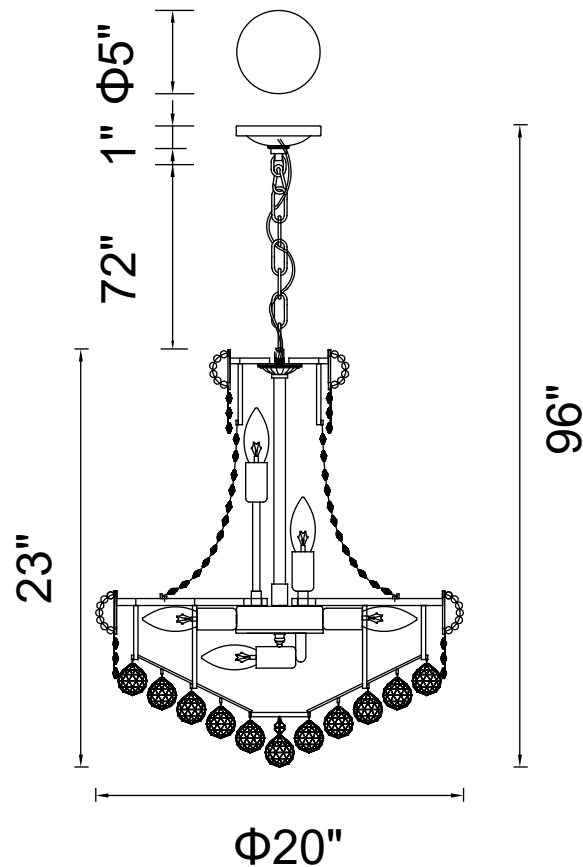

PROJECT: _____

FIXTURE TYPE: _____

LOCATION: _____

CONTACT/PHONE: _____

Item	8001P20C
Collection	EMPIRE
Finish	Chrome
Glass	-----
Crystal	Clear
Input	120V AC,60HZ,AC

Shade	-----
Length/Dia.	20"
Width/Ext.	-----
Height	23"
Maximum	96"
Lumens	-----

Light Source	E12
Bulb Info.	14x60W
Included	-----
Dimmable	Yes
Color	-----
Weight	