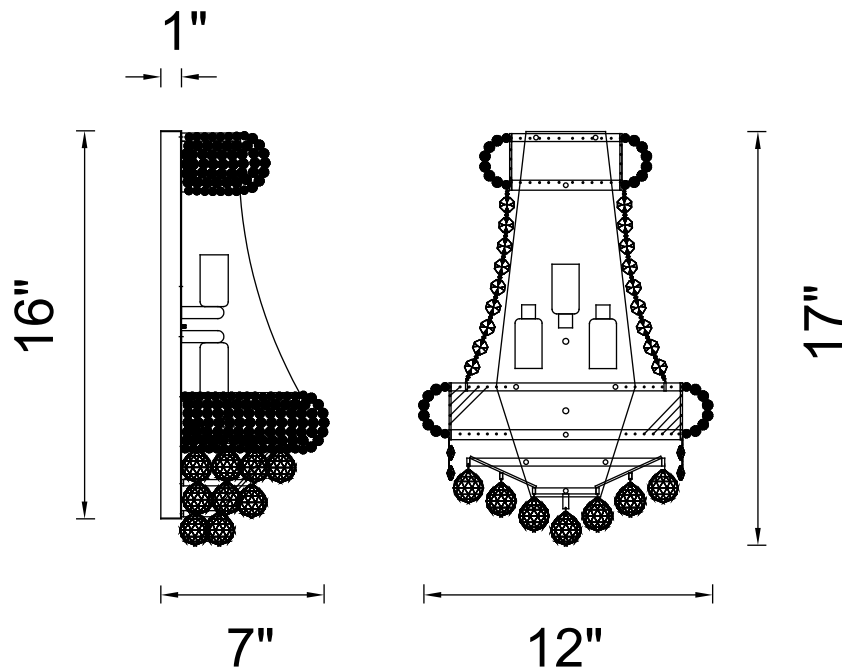

PROJECT: _____

FIXTURE TYPE: _____

LOCATION: _____

CONTACT/PHONE: _____

Item	8001W12C-B
Collection	KINGDOM
Finish	Chrome
Glass	-----
Crystal	Clear
Input	120V AC,60HZ,AC

Shade	-----
Length/Dia.	12"
Width/Ext.	7"
Height	17"
Maximum	-----
Lumens	-----

Light Source	E12
Bulb Info.	3×60W
Included	-----
Dimmable	Yes
Color	-----
Weight	