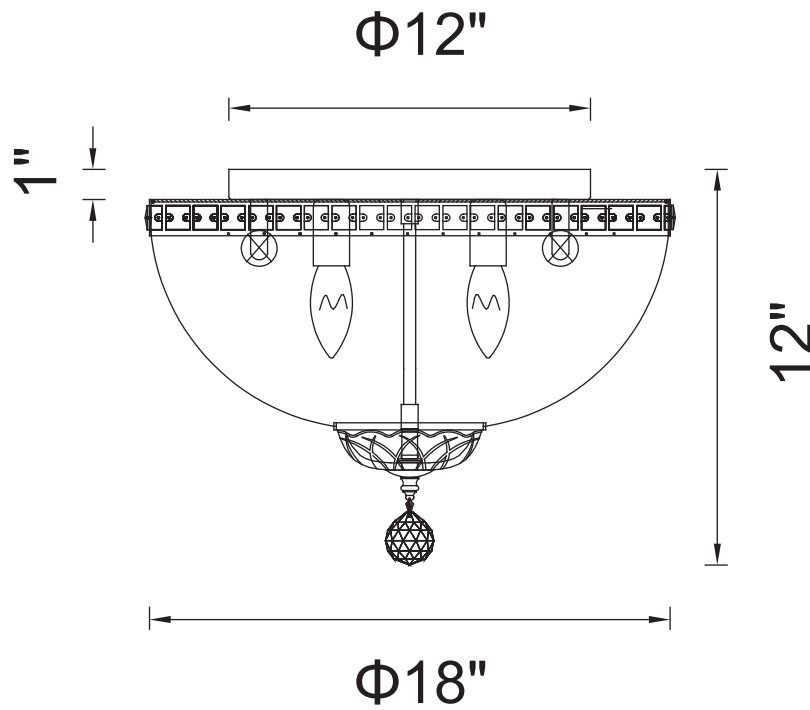

PROJECT: _____

FIXTURE TYPE: _____

LOCATION: _____

CONTACT/PHONE: _____

Item	8003C18C
Collection	STEFANIA
Finish	Chrome
Glass	-----
Crystal	Clear
Input	120V AC,60HZ,AC

Shade	-----
Length/Dia.	18''
Width/Ext.	-----
Height	12''
Maximum	-----
Lumens	-----

Light Source	E12
Bulb Info.	6×60W
Included	-----
Dimmable	Yes
Color	-----
Weight	