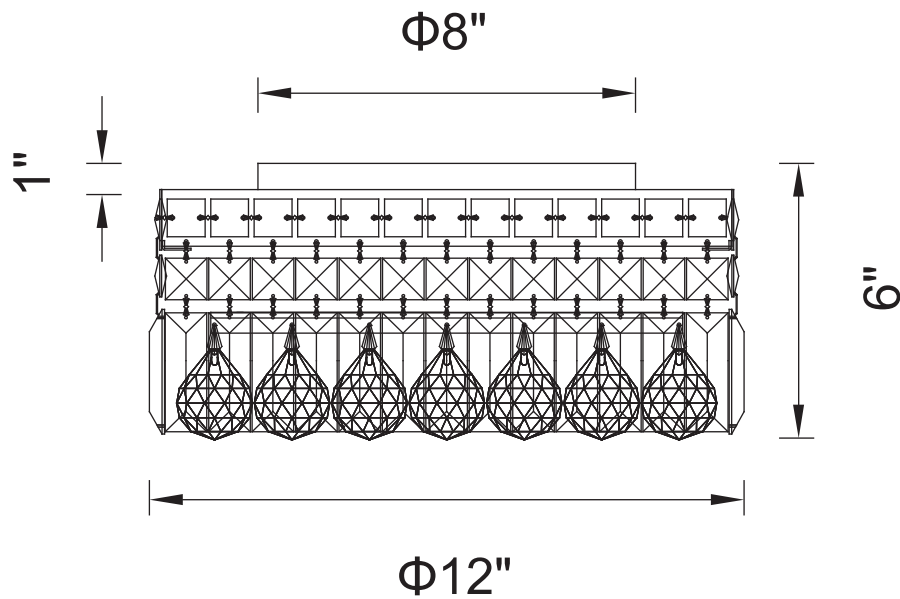

PROJECT: \_\_\_\_\_

FIXTURE TYPE: \_\_\_\_\_

LOCATION: \_\_\_\_\_

CONTACT/PHONE: \_\_\_\_\_

Item	8005C12C-R
Collection	COLOSSEUM
Finish	Chrome
Glass	-----
Crystal	Clear
Input	120V AC,60HZ,AC

Shade	-----
Length/Dia.	12"
Width/Ext.	5"
Height	6"
Maximum	-----
Lumens	-----

Light Source	E12
Bulb Info.	4×60W
Included	-----
Dimmable	Yes
Color	-----
Weight	