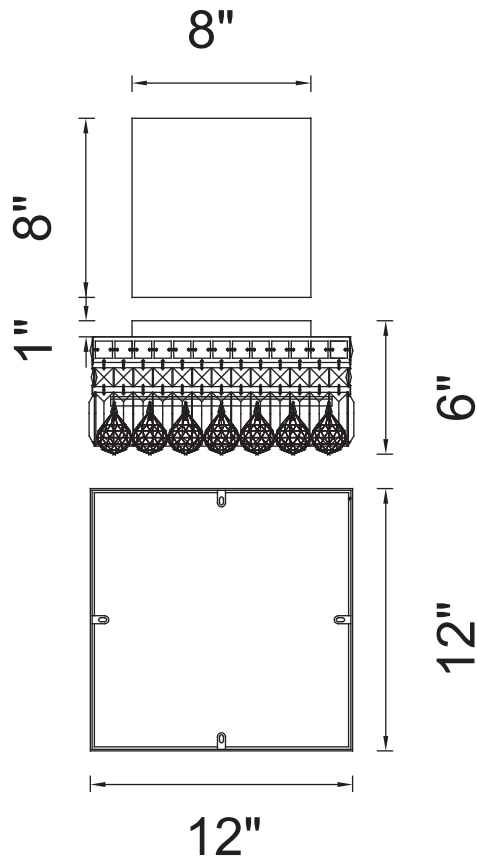

PROJECT: \_\_\_\_\_  
 FIXTURE TYPE: \_\_\_\_\_  
 LOCATION: \_\_\_\_\_  
 CONTACT/PHONE: \_\_\_\_\_

Item	8005C12C-S
Collection	COLOSSEUM
Finish	Chrome
Glass	-----
Crystal	Clear
Input	120V AC,60HZ,AC

Shade	-----
Length/Dia.	12"
Width/Ext.	12"
Height	6"
Maximum	-----
Lumens	-----

Light Source	E12
Bulb Info.	4x60W
Included	-----
Dimmable	Yes
Color	-----
Weight	